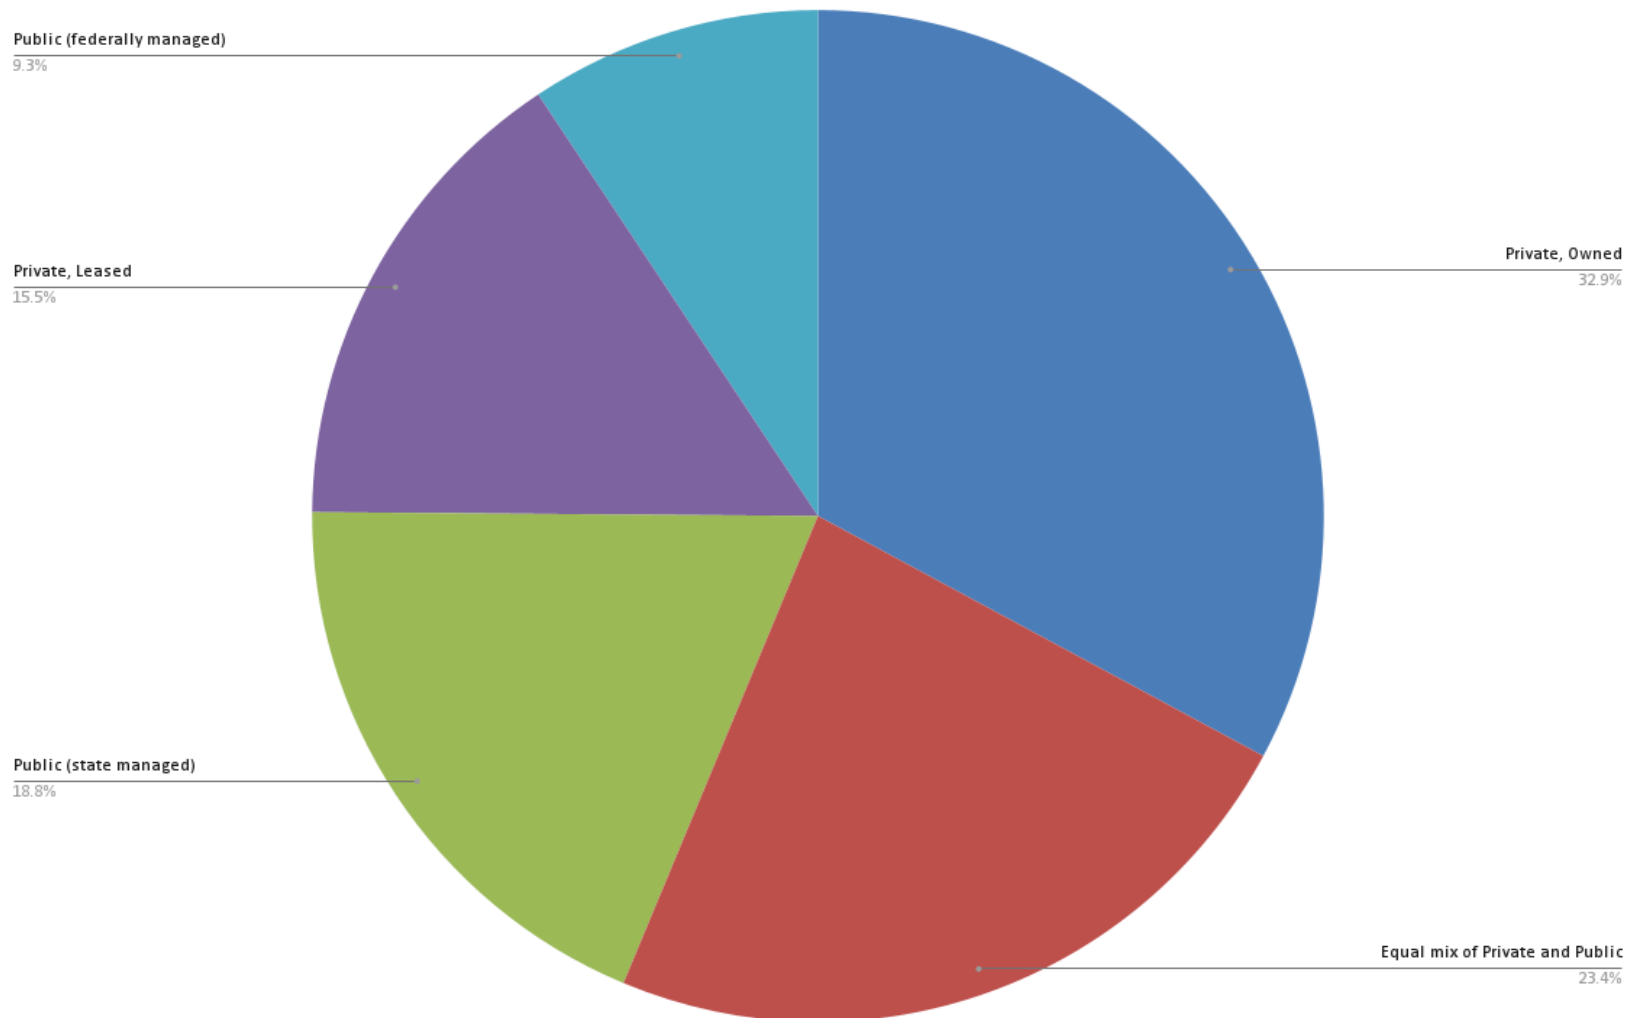

MOST OF YOUR HUNTING OCCURS ON...