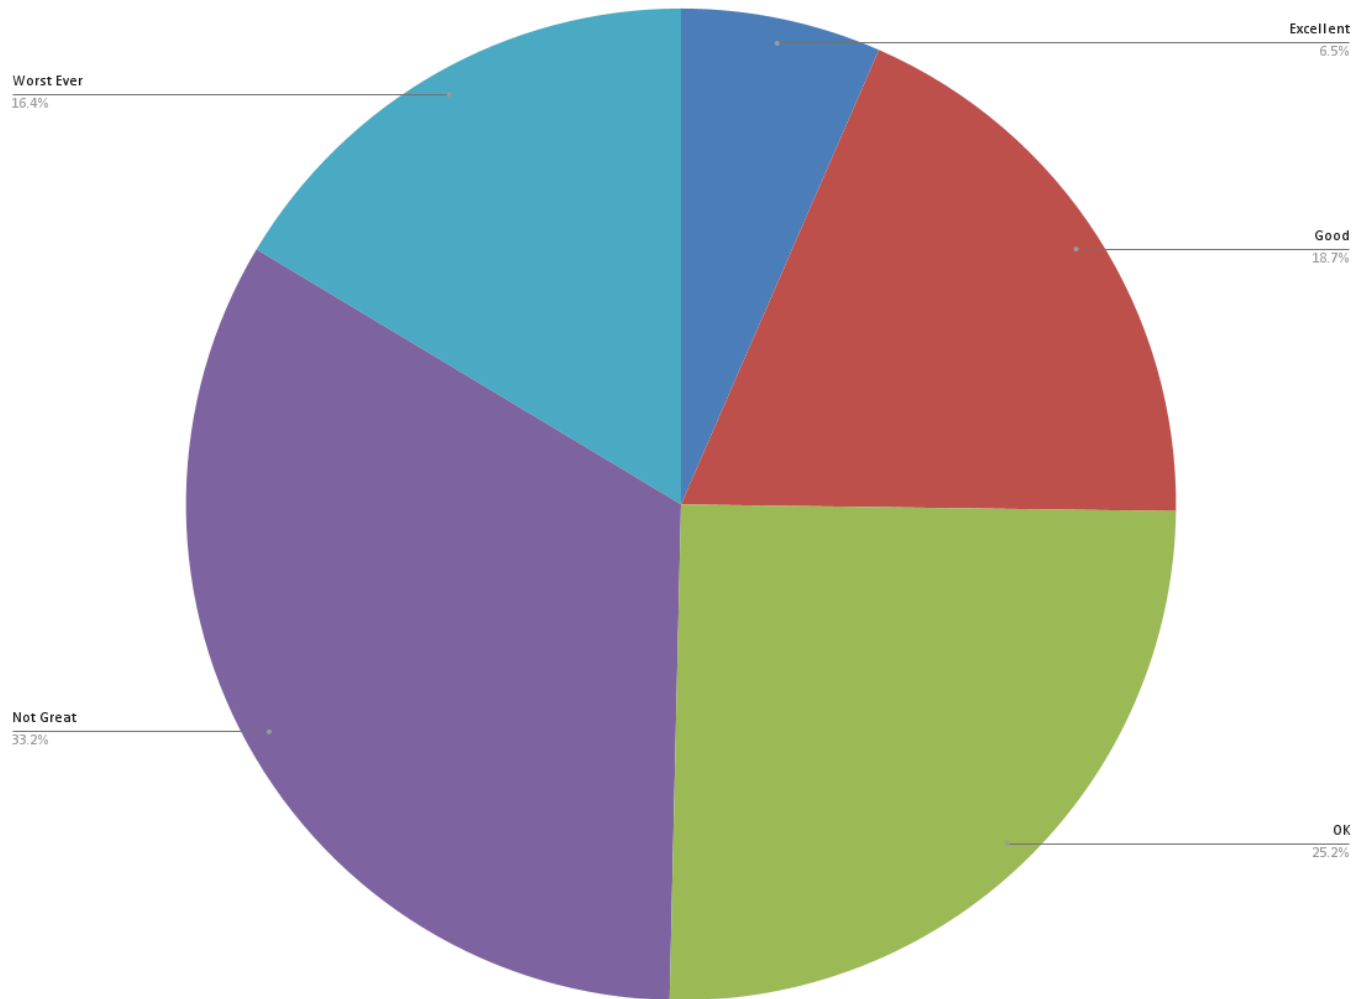

PERSONALLY SPEAKING, THE 2024-25 SEASON WAS...