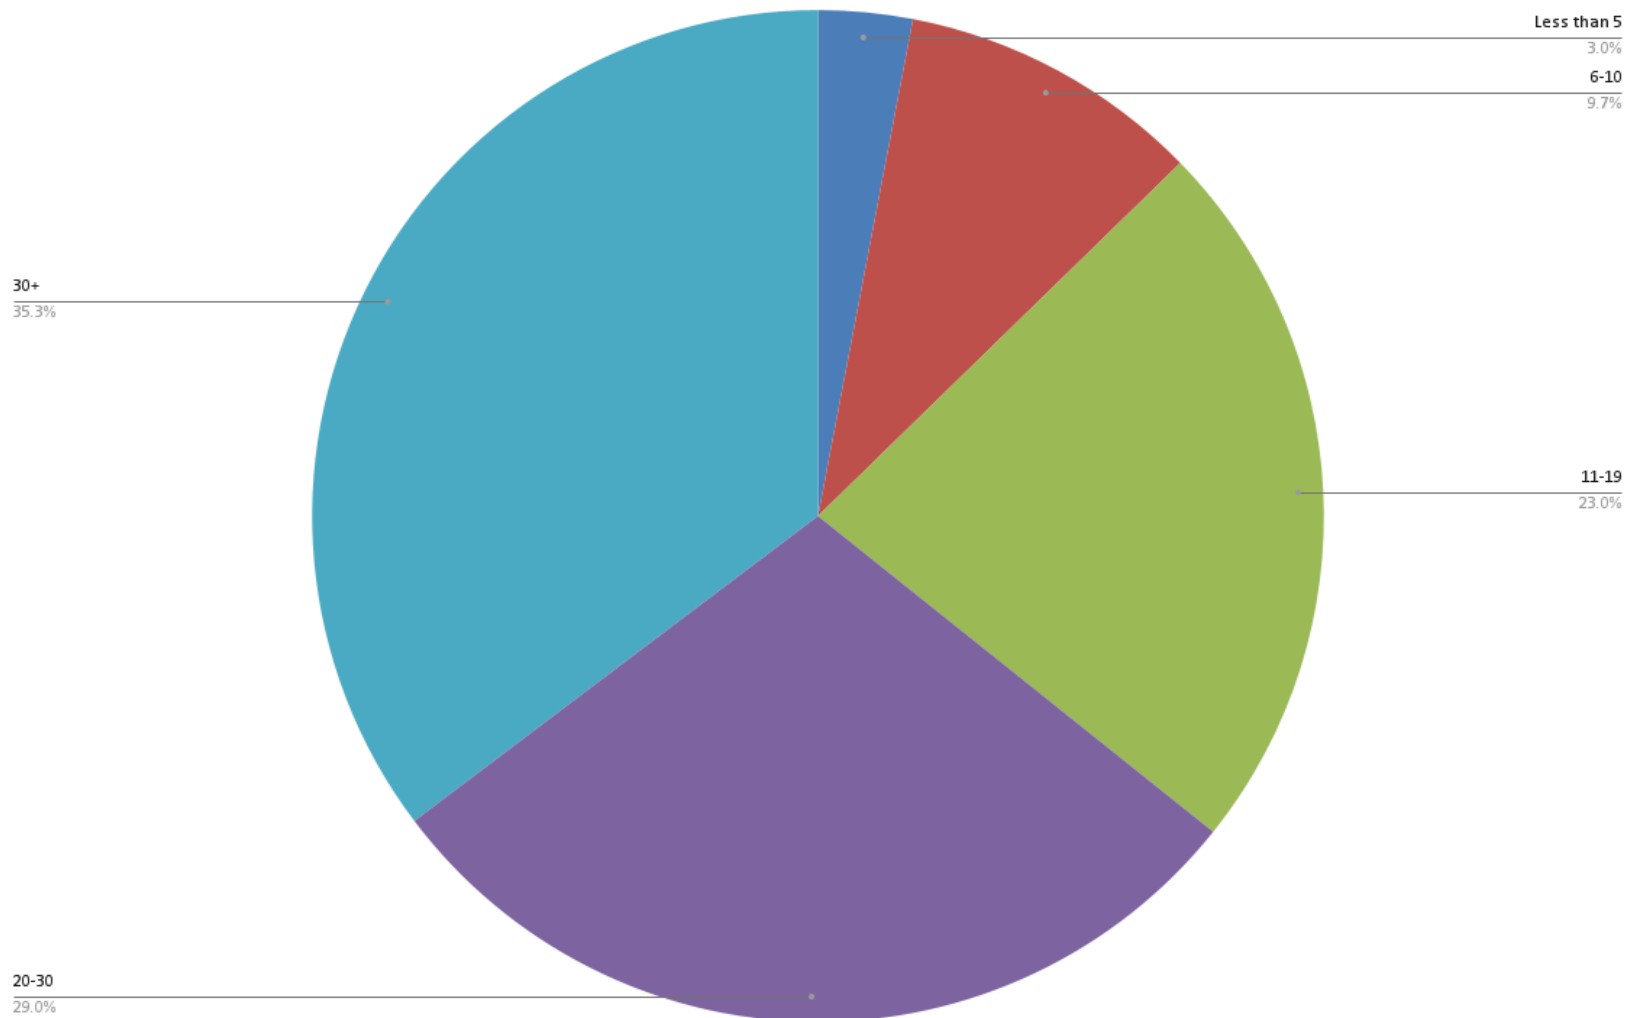

HOW MANY YEARS HAVE YOU BEEN WATERFOWL HUNTING?

WHAT DECADE DID YOU START HUNTING WATERFOWL REGULARLY?