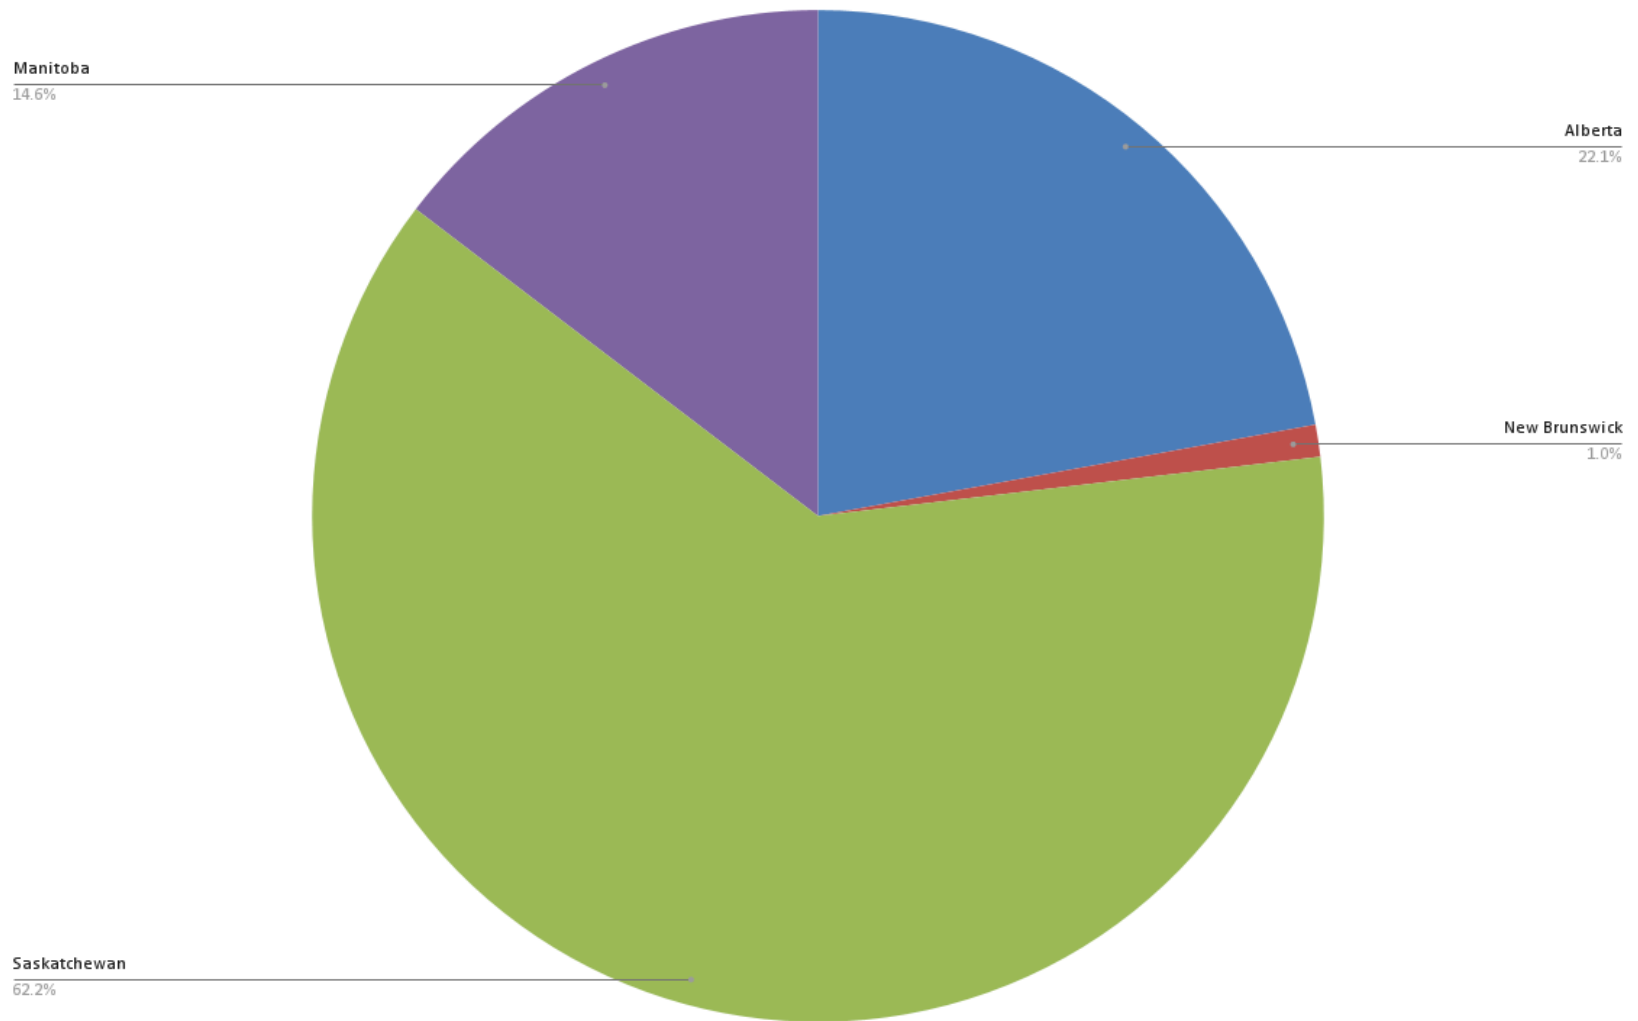

STATE OF RESIDENCY

The Standard Sportsman Podcast
2025 Post Season Survey
@thestandardsportsman / www.thestandardsportsman.com

WHAT STATES DO YOU WATERFOWL HUNT (CHECK ALL THAT APPLY)?

WHAT CANADIAN PROVINCES DO YOU HUNT? (18% OF RESPONDENTS HUNT CANADA)