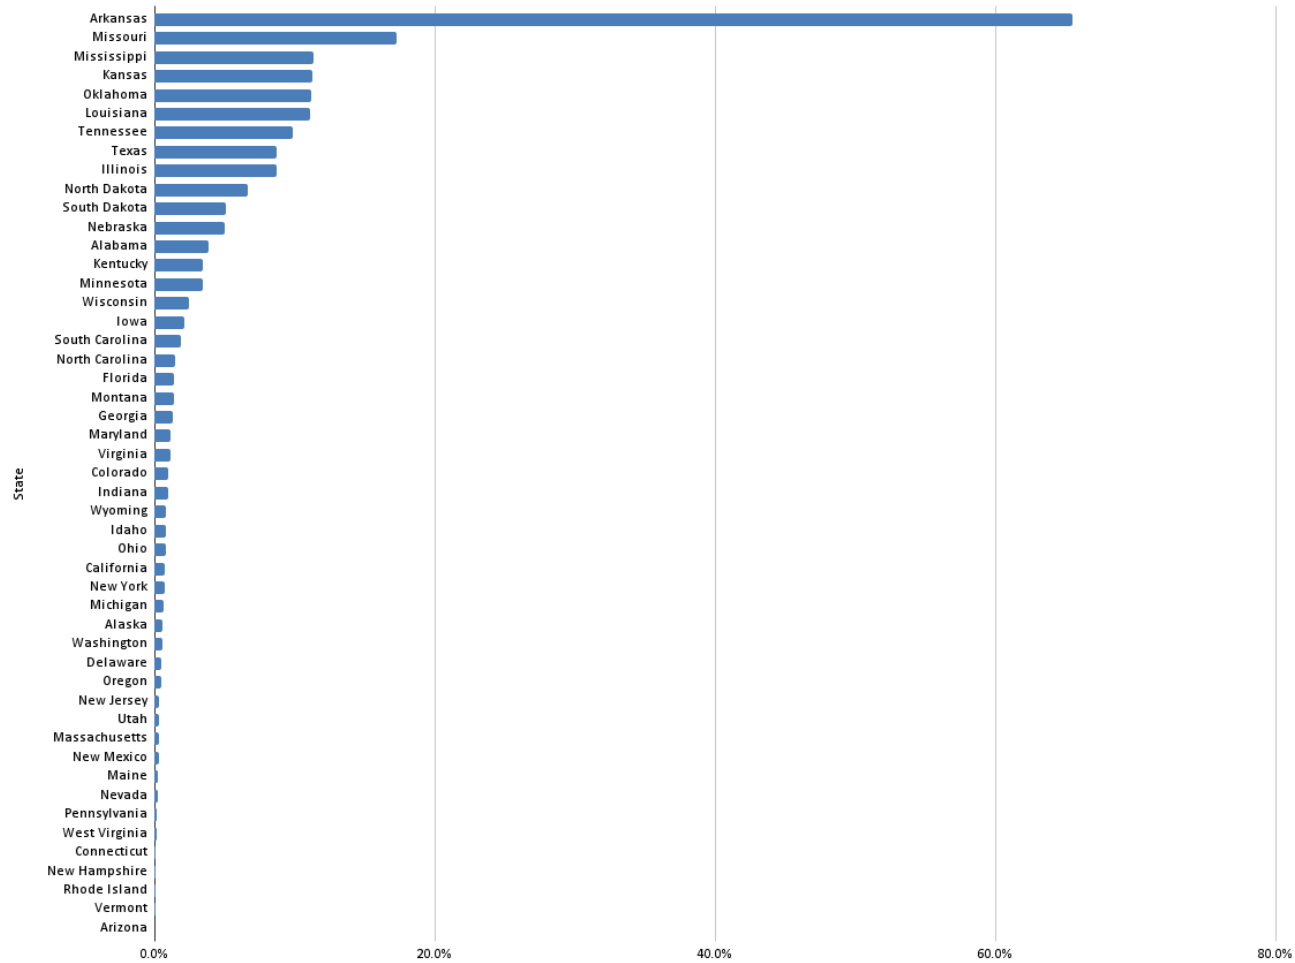

WHAT CANADIAN PROVINCES DO YOU HUNT? (18% OF RESPONDENTS HUNT CANADA)

WHAT STATES DO YOU WATERFOWL HUNT (CHECK ALL THAT APPLY)?