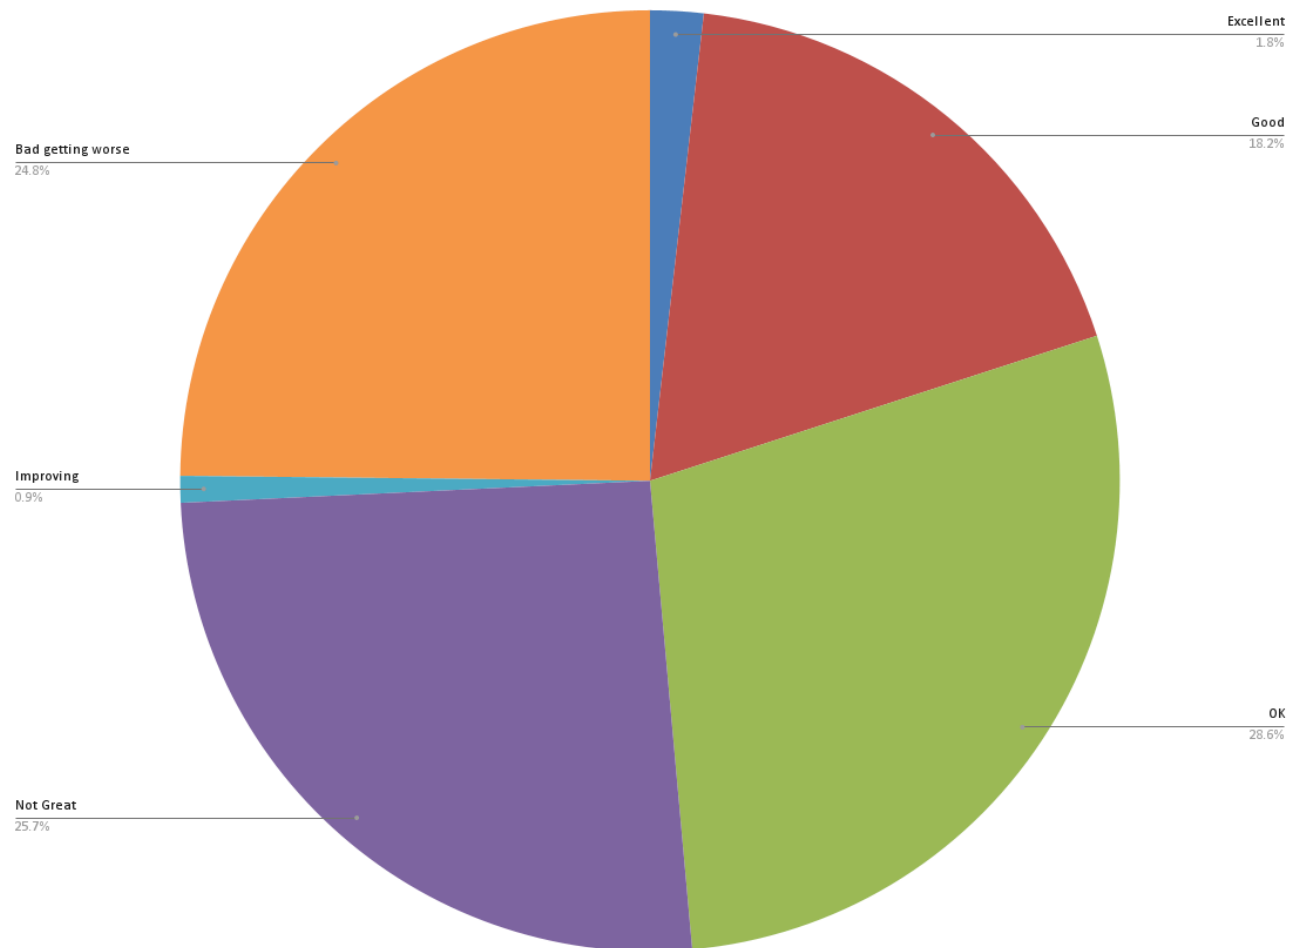

PERSONALLY SPEAKING, THE LAST FIVE SEASONS HAVE BEEN...