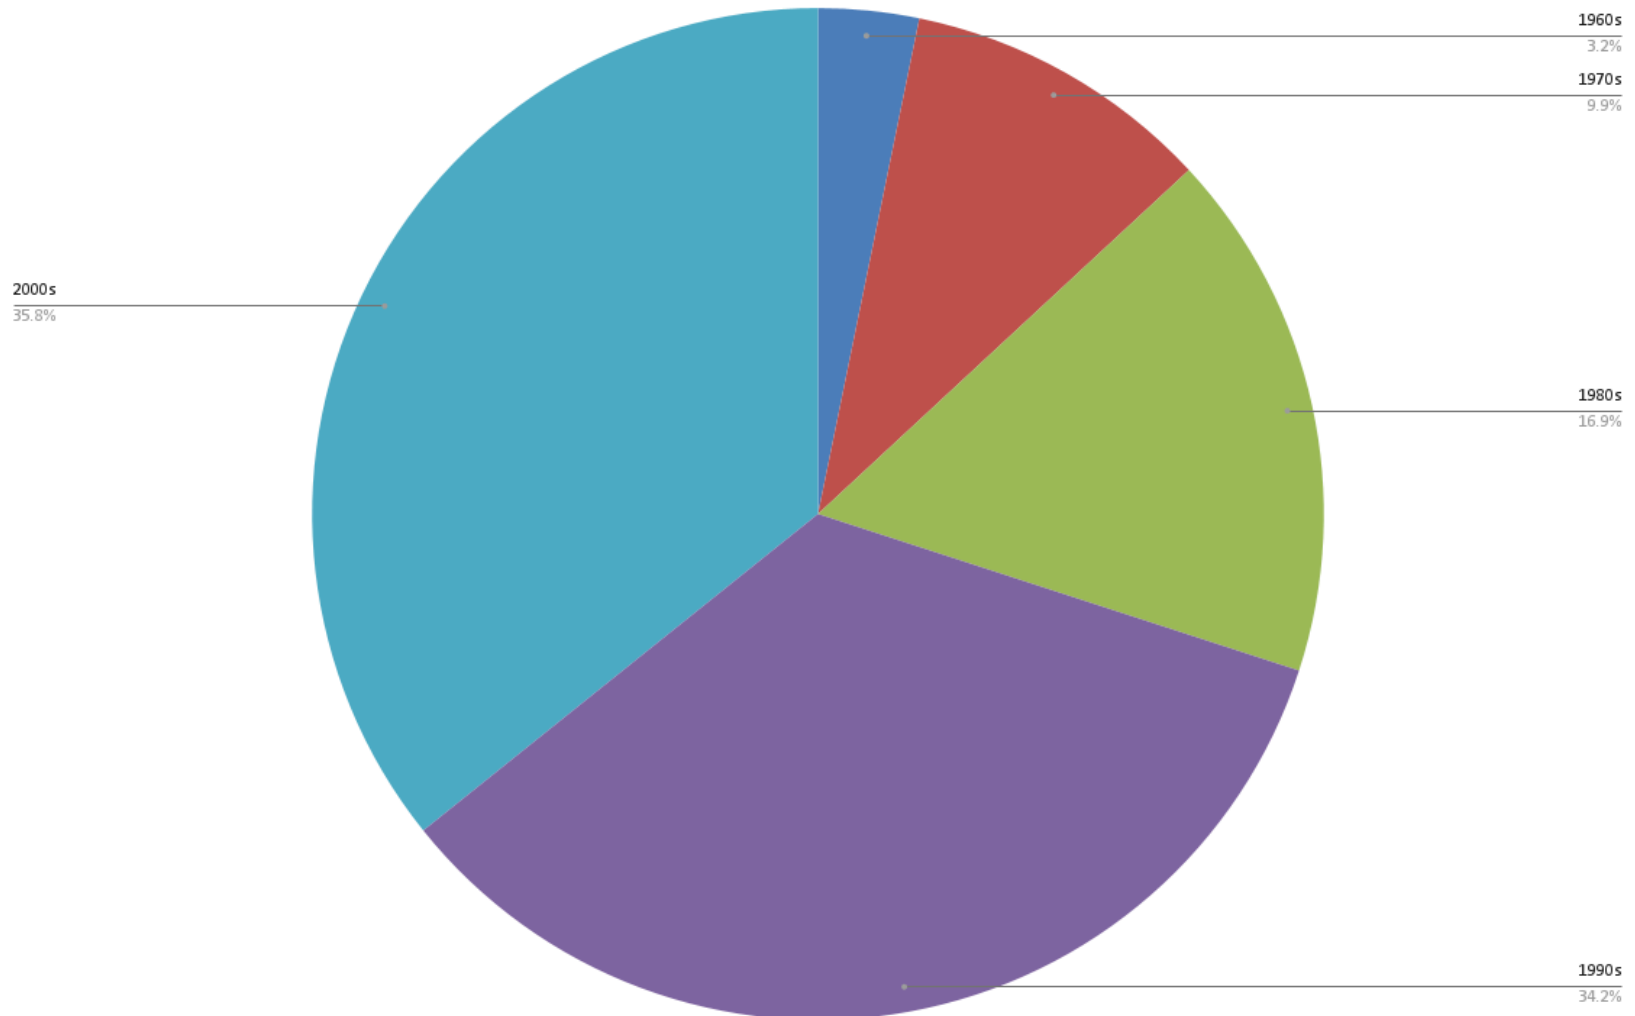

HOW MANY DAYS PER SEASON DO YOU HUNT?