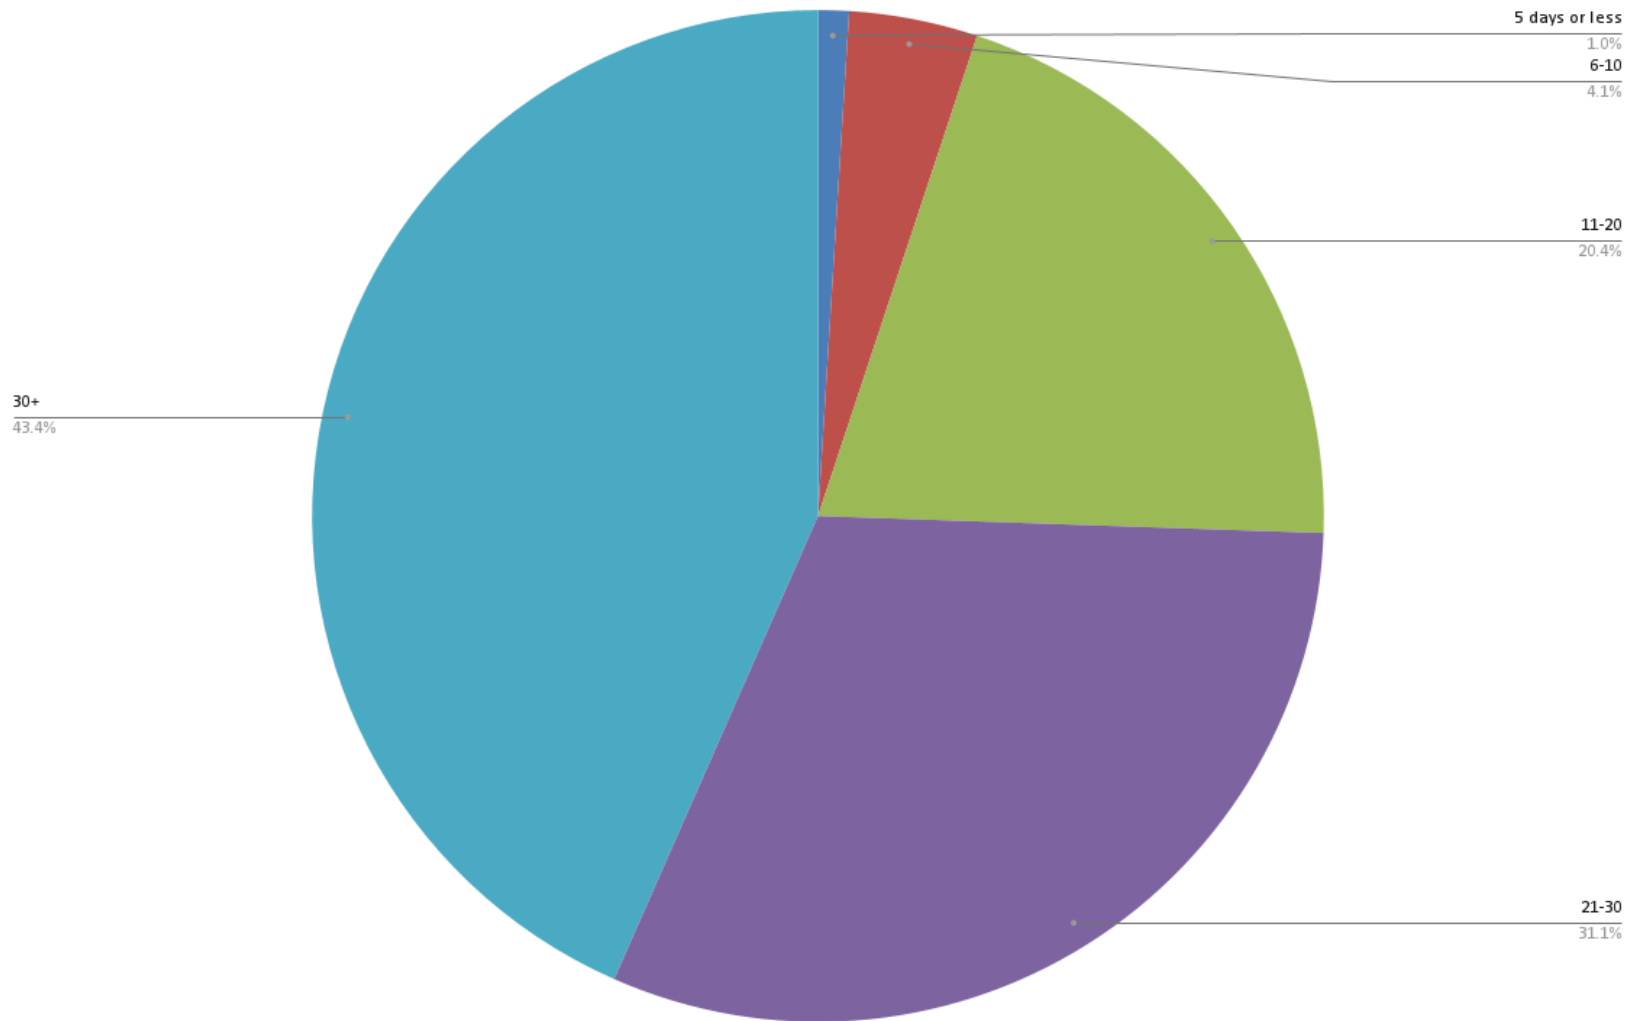

HOW MANY YEARS HAVE YOU BEEN WATERFOWL HUNTING?

WHAT DECADE DID YOU START HUNTING WATERFOWL REGULARLY?

HOW MANY DAYS PER SEASON DO YOU HUNT?

WHAT DO YOU DO WITH THE WATERFOWL YOU HARVEST?

The Standard Sportsman Podcast
2025 Post Season Survey
@thestandardsportsman / www.thestandardsportsman.com