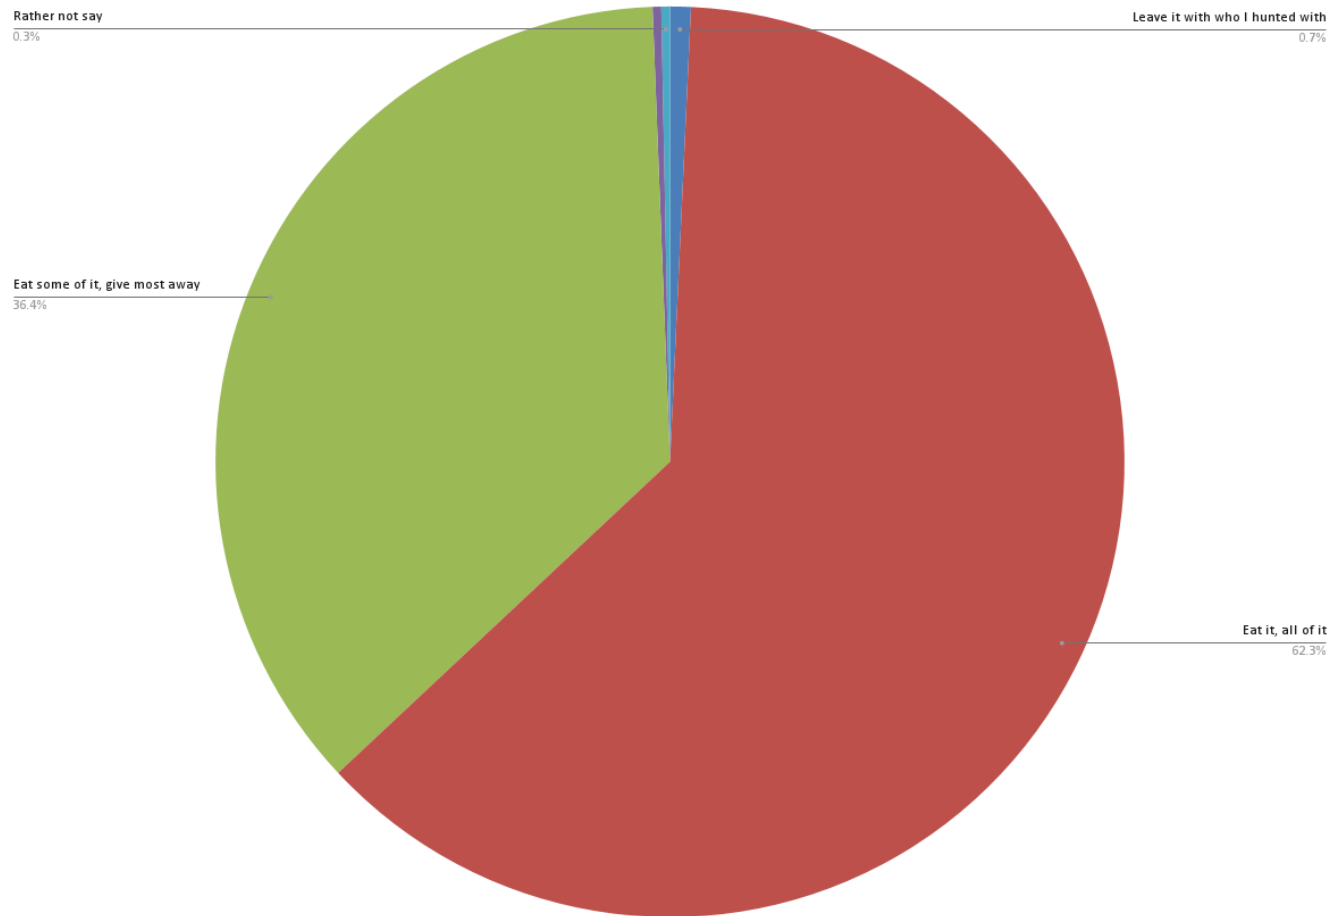

HOW MANY YEARS HAVE YOU BEEN WATERFOWL HUNTING?

WHAT DECADE DID YOU START HUNTING WATERFOWL REGULARLY?

HOW MANY DAYS PER SEASON DO YOU HUNT?

WHAT DO YOU DO WITH THE WATERFOWL YOU HARVEST?

The Standard Sportsman Podcast
2025 Post Season Survey
@thestandardsportsman / www.thestandardsportsman.com