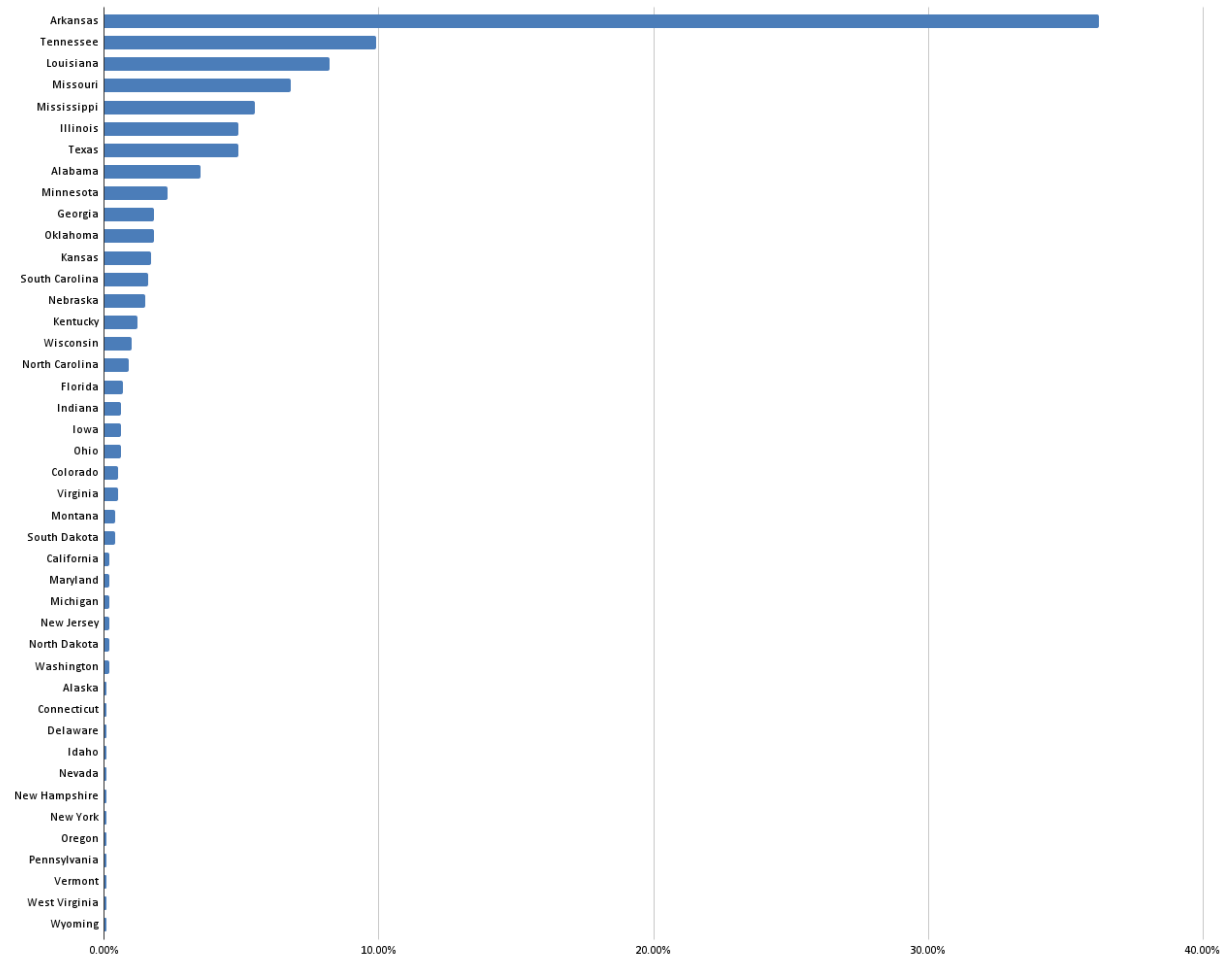

The Standard Sportsman Podcast
2025 Post Season Survey
@thestandardsportsman / www.thestandardsportsman.com